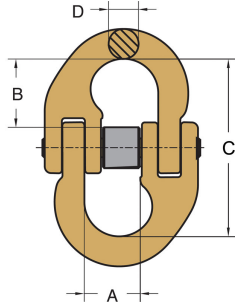

**Item # 8153055 - 1/4" Transport (G70) Coupling Link, Transport (G70) Coupling Link**

8153055

Finish	Yellow Zinc
Dim A	0.58
Chain Size Inches	1/4
Lbs. Per Ea.	0.28
Dim B	0.70
Dim C	1.80
Dim D	0.38
Quantity Per Pkg.	5
Working Load Limit (Lbs.)	3,150
Working Load Limit (kg)	1,429