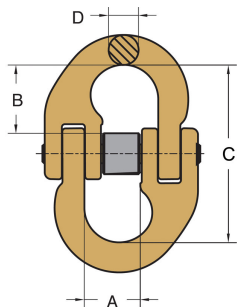

Item # 8153155 - 5/16" Transport (G70) Coupling Link, Transport (G70) Coupling Link

8153155

Finish	Yellow Zinc
Dim A	0.63
Chain Size Inches	5/16
Lbs. Per Ea.	0.58
Dim B	0.90
Dim C	2.25
Dim D	0.4
Quantity Per Pkg.	5
Working Load Limit (Lbs.)	4,700
Working Load Limit (kg)	2,132