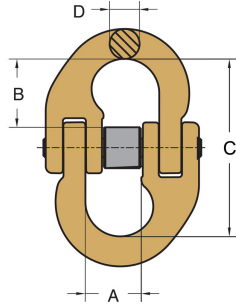

Item # 8153255 - 3/8" Transport (G70) Coupling Link, Transport (G70) Coupling Link

8153255

Finish	Yellow Zinc
Dim A	0.88
Chain Size Inches	3/8
Lbs. Per Ea.	0.75
Dim B	1.00
Dim C	2.65
Dim D	0.51
Quantity Per Pkg.	5
Working Load Limit (Lbs.)	6,600
Working Load Limit (kg)	2,994