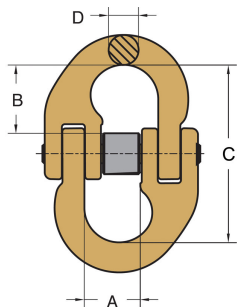

Item # 8153355 - 1/2" Transport (G70) Coupling Link, Transport (G70) Coupling Link

8153355

Finish	Yellow Zinc
Dim A	1
Chain Size Inches	1/2
Lbs. Per Ea.	1.60
Dim B	1.45
Dim C	3.40
Dim D	0.63
Quantity Per Pkg.	5
Working Load Limit (Lbs.)	11,300
Working Load Limit (kg)	5,127